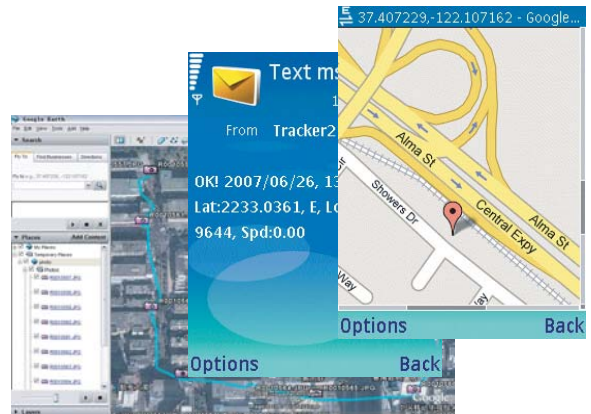

ExtremTrac®

GPS Technology

ET10

GENERAL DESCRIPTION

Bracelet GPS/GPRS/SMS watch tracker ET10 creates the highest GPS design in tracking and navigation, an innovative gadget ideal for personal security and outdoor activities. Designed for outdoor activities, prisoner, offenders